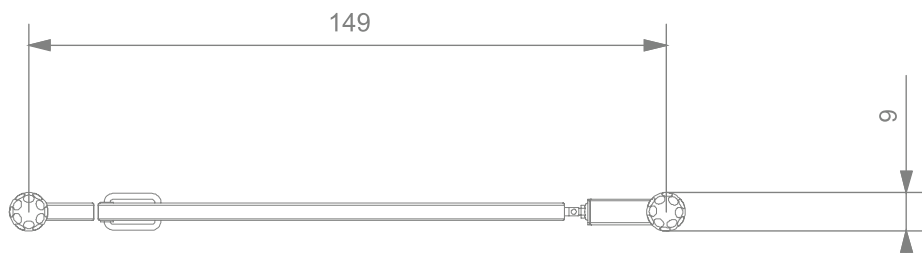

Information about the product

Dimensions	9 x 149 cm
Overall height	126 cm
Availability of spare parts	Yes

SCALE 1:25

Materials

Solid construction made of blacksteel S235JR, cleaned in the sandblasting process