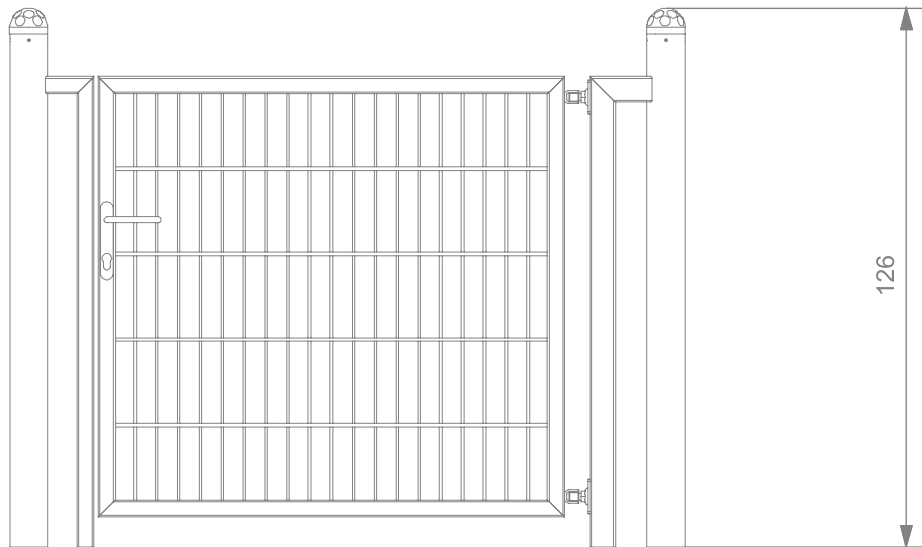

Information about the product

Dimensions	9 x 149 cm
Overall height	126 cm
Availability of spare parts	Yes

SCALE 1:25

Materials

Solid construction made of blacksteel S235JR, cleaned in the sandblasting process